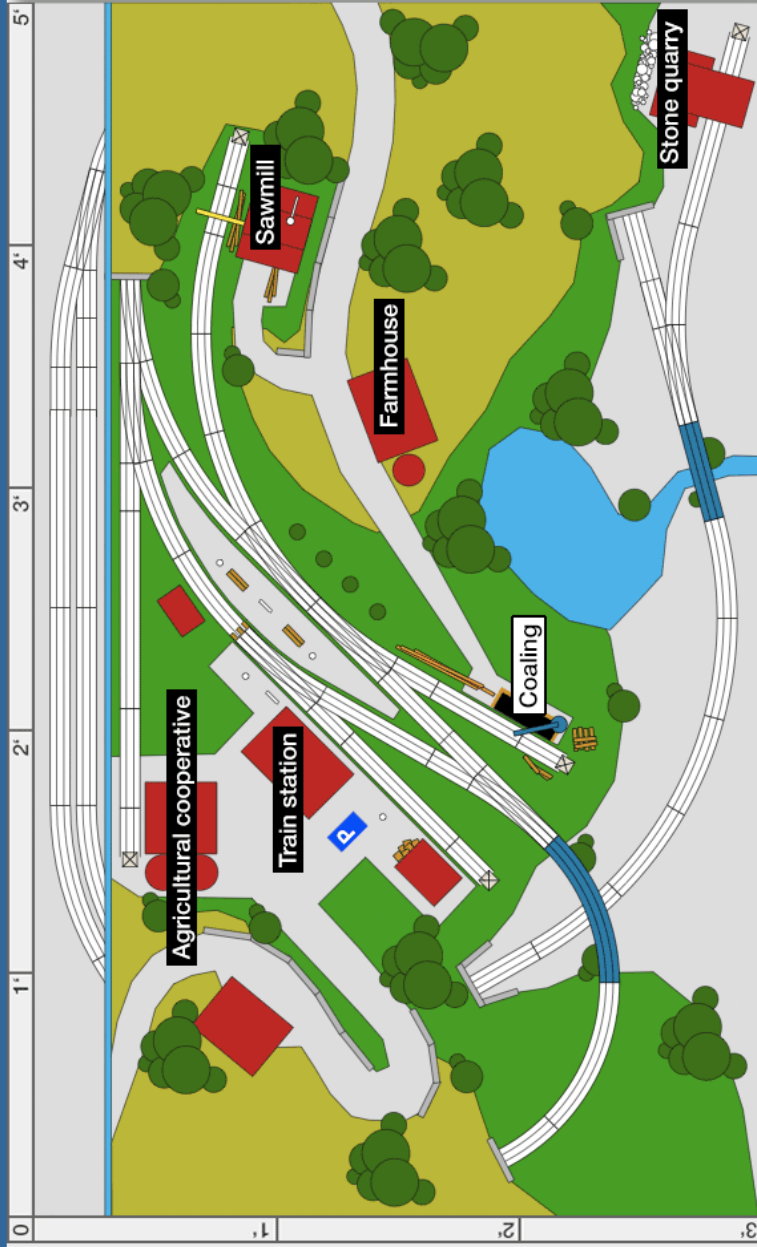

3 x 5 track plan N scale (layout)

3 x 5 N gauge track plan (list of tracks)

Product Nr.	Description (tracks)	Manufacturer	Amount
 20-000	Straight track	Kato Unitrack N	5
 20-010	Straight track	Kato Unitrack N	7
 20-020	Straight track	Kato Unitrack N	6
 20-040	Straight track	Kato Unitrack N	6
 20-047	Bumper	Kato Unitrack N	5
 20-100	Curve 45°	Kato Unitrack N	13
 20-101	Curve 15°	Kato Unitrack N	5
 20-120	Curve 45°	Kato Unitrack N	1
 20-130	Curve 30°	Kato Unitrack N	1
 20-140	Curve 30°	Kato Unitrack N	1
 20-160	Opposite curve 15° f. turnouts	Kato Unitrack N	10
 20-220	Turnout left	Kato Unitrack N	6
 20-220-C15	Curve adapted ballast bed f. turnout left	Kato Unitrack N	4
 20-220-S60R	Straight track adapted ballast bed f. turnout left	Kato Unitrack N	6
 20-221	Turnout right	Kato Unitrack N	3
 20-221-C15	Curve adapted ballast bed f. turnout right	Kato Unitrack N	2
 20-221-S60L	Straight track adapted ballast bed f. turnout right	Kato Unitrack N	2