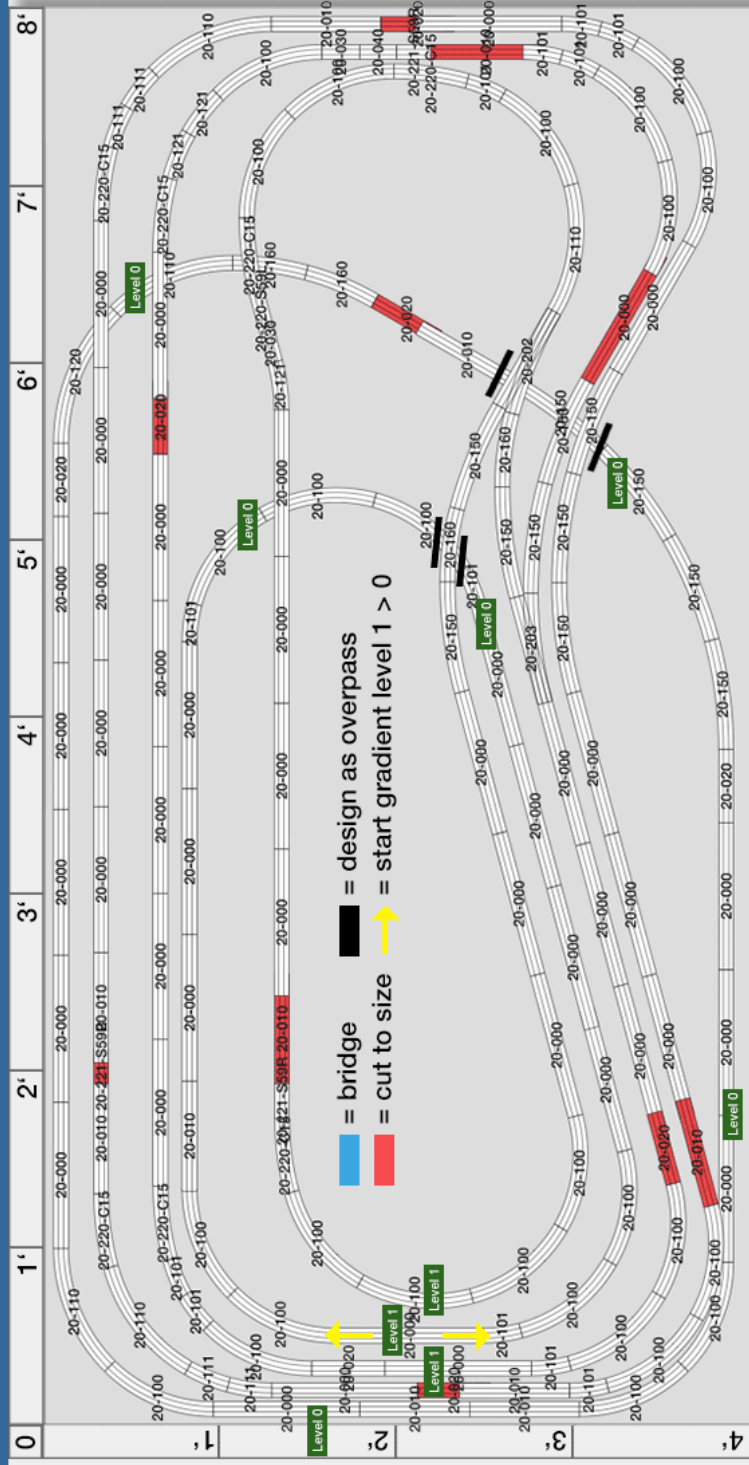

4 x 8 N scale layout (KATO)

4 x 8 layout track plan N scale (KATO)

track-plans.net

4 x 8 layout track plan N scale (KATO track list)

Product Nr.	Track (Description)	Manufacturer	Amount
20-000	Straight track	Kato Unitrack N	46
20-010	Straight track	Kato Unitrack N	11
20-020	Straight track	Kato Unitrack N	8
20-030	Straight track	Kato Unitrack N	2
20-040	Straight track	Kato Unitrack N	1
20-100	Curve	Kato Unitrack N	27
20-101	Curve	Kato Unitrack N	12
20-110	Curve	Kato Unitrack N	5
20-111	Curve	Kato Unitrack N	4
20-120	Curve	Kato Unitrack N	1
20-121	Curve	Kato Unitrack N	3
20-150	Curve	Kato Unitrack N	12
20-160	Curve	Kato Unitrack N	4
20-202	Turnout left	Kato Unitrack N	1
20-203	Turnout right	Kato Unitrack N	1
20-220-C15	Curve	Kato Unitrack N	7
20-220-S59L	Straight track for turnout left	Kato Unitrack N	1
20-221-S59R	Straight track for turnout right	Kato Unitrack N	3