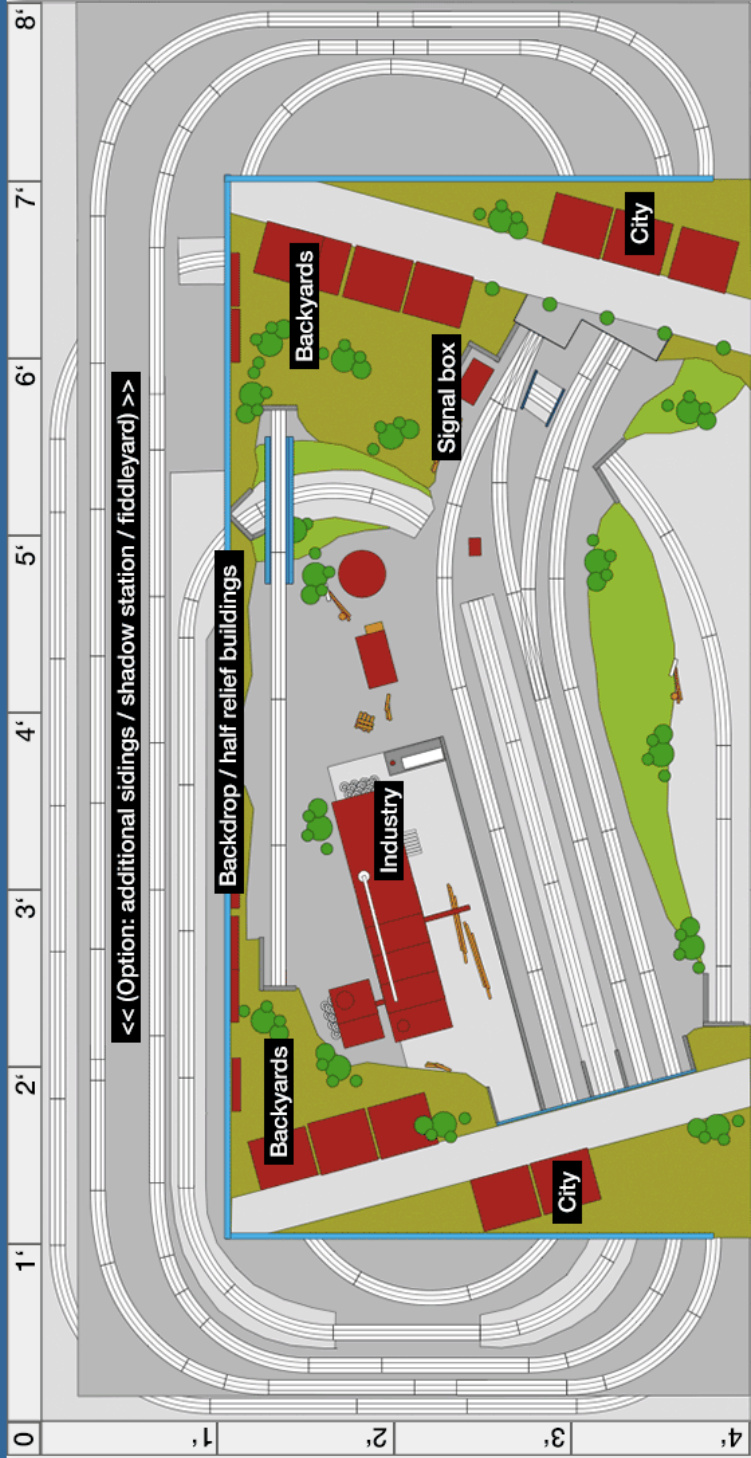

4 x 8 N scale layout (KATO)

4 x 8 layout track plan N scale (KATO)

track-plans.net

4 x 8 layout track plan N scale (KATO track list)

Product Nr.	Track (Description)	Manufacturer	Amount
20-000	Straight track	Kato Unitrack N	46
20-010	Straight track	Kato Unitrack N	11
20-020	Straight track	Kato Unitrack N	8
20-030	Straight track	Kato Unitrack N	2
20-040	Straight track	Kato Unitrack N	1
20-100	Curve	Kato Unitrack N	27
20-101	Curve	Kato Unitrack N	12
20-110	Curve	Kato Unitrack N	5
20-111	Curve	Kato Unitrack N	4
20-120	Curve	Kato Unitrack N	1
20-121	Curve	Kato Unitrack N	3
20-150	Curve	Kato Unitrack N	12
20-160	Curve	Kato Unitrack N	4
20-202	Turnout left	Kato Unitrack N	1
20-203	Turnout right	Kato Unitrack N	1
20-220-C15	Curve	Kato Unitrack N	7
20-220-S59L	Straight track for turnout left	Kato Unitrack N	1
20-221-S59R	Straight track for turnout right	Kato Unitrack N	3