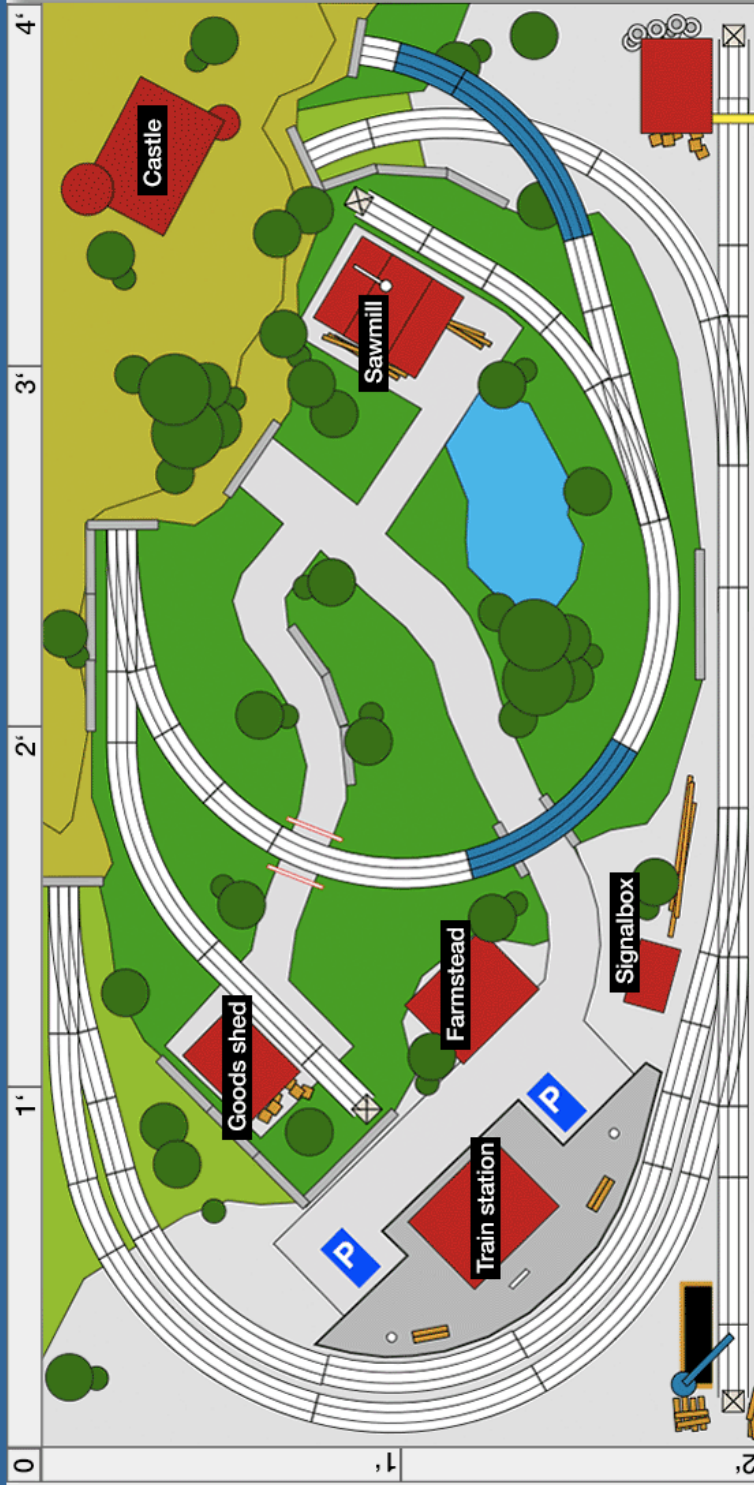

Small N scale layout

Small N scale layout (track plan)

Small N scale layout: List

Product Nr.	Description (Tracks)	Manufacturer	Amount
 20-000	Straight track	Kato Unitrack N	2
 20-010	Straight track	Kato Unitrack N	1
 20-020	Straight track	Kato Unitrack N	4
 20-040	Straight track	Kato Unitrack N	7
 20-047	Bumper	Kato Unitrack N	4
 20-100	Curve 45°	Kato Unitrack N	7
 20-101	Curve 15°	Kato Unitrack N	5
 20-110	Curve 45°	Kato Unitrack N	3
 20-111	Curve 15°	Kato Unitrack N	2
 20-170	Curve 45°	Kato Unitrack N	6
 20-171	Curve 15°	Kato Unitrack N	4
 20-220	Turnout left	Kato Unitrack N	4
 20-220-C15	Curve adapted for turnout left	Kato Unitrack N	1
 20-220-S60R	Straight track adapted for turnout left	Kato Unitrack N	4
 20-221	Turnout right	Kato Unitrack N	2
 20-221-S60L	Straight track adapted for turnout left	Kato Unitrack N	2