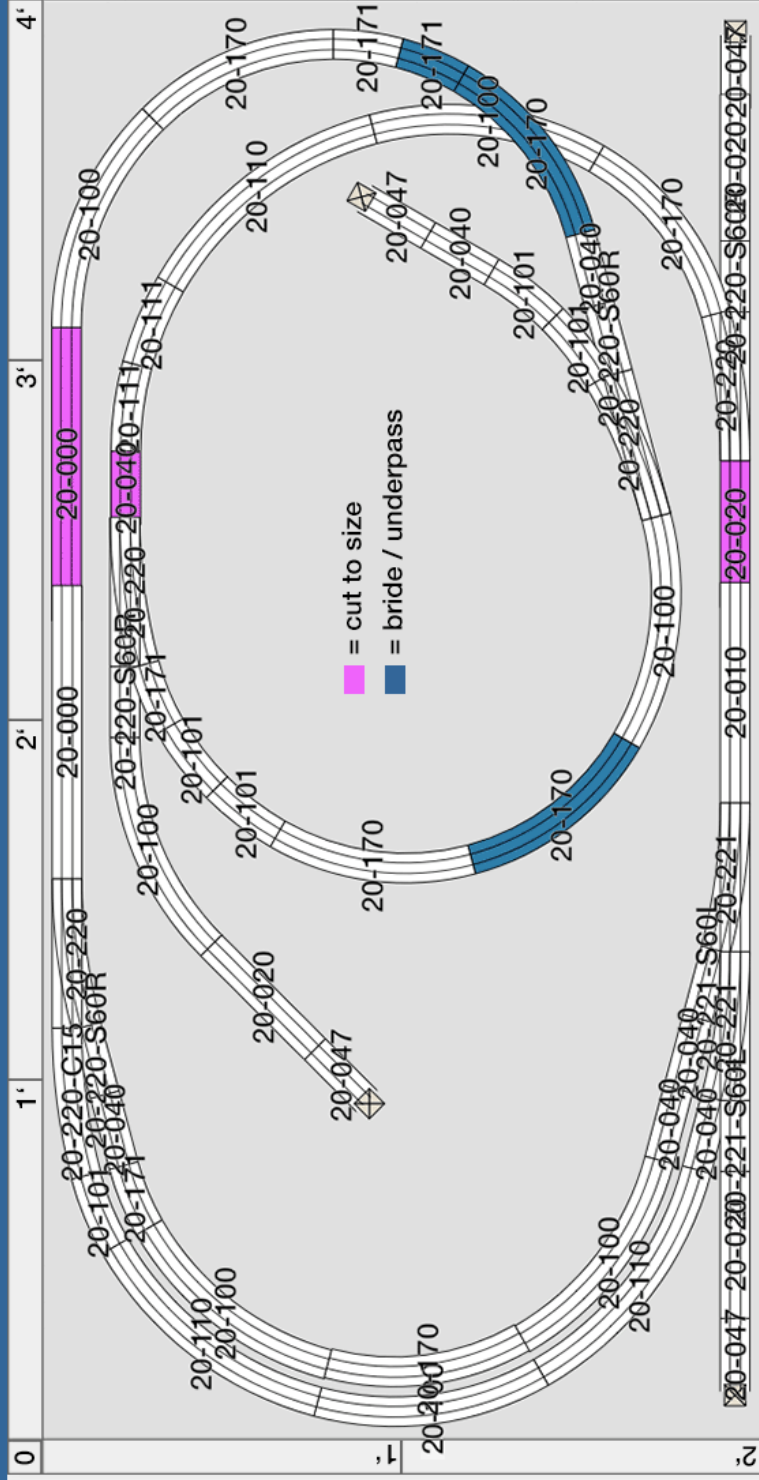

Small N scale layout

Small N scale layout (track plan)

Small N scale layout: List

Product Nr.	Description (Tracks)	Manufacturer	Amount
 20-000	Straight track	Kato Unitrack N	2
 20-010	Straight track	Kato Unitrack N	1
 20-020	Straight track	Kato Unitrack N	4
 20-040	Straight track	Kato Unitrack N	7
 20-047	Bumper	Kato Unitrack N	4
 20-100	Curve 45°	Kato Unitrack N	7
 20-101	Curve 15°	Kato Unitrack N	5
 20-110	Curve 45°	Kato Unitrack N	3
 20-111	Curve 15°	Kato Unitrack N	2
 20-170	Curve 45°	Kato Unitrack N	6
 20-171	Curve 15°	Kato Unitrack N	4
 20-220	Turnout left	Kato Unitrack N	4
 20-220-C15	Curve adapted for turnout left	Kato Unitrack N	1
 20-220-S60R	Straight track adapted for turnout left	Kato Unitrack N	4
 20-221	Turnout right	Kato Unitrack N	2
 20-221-S60L	Straight track adapted for turnout left	Kato Unitrack N	2