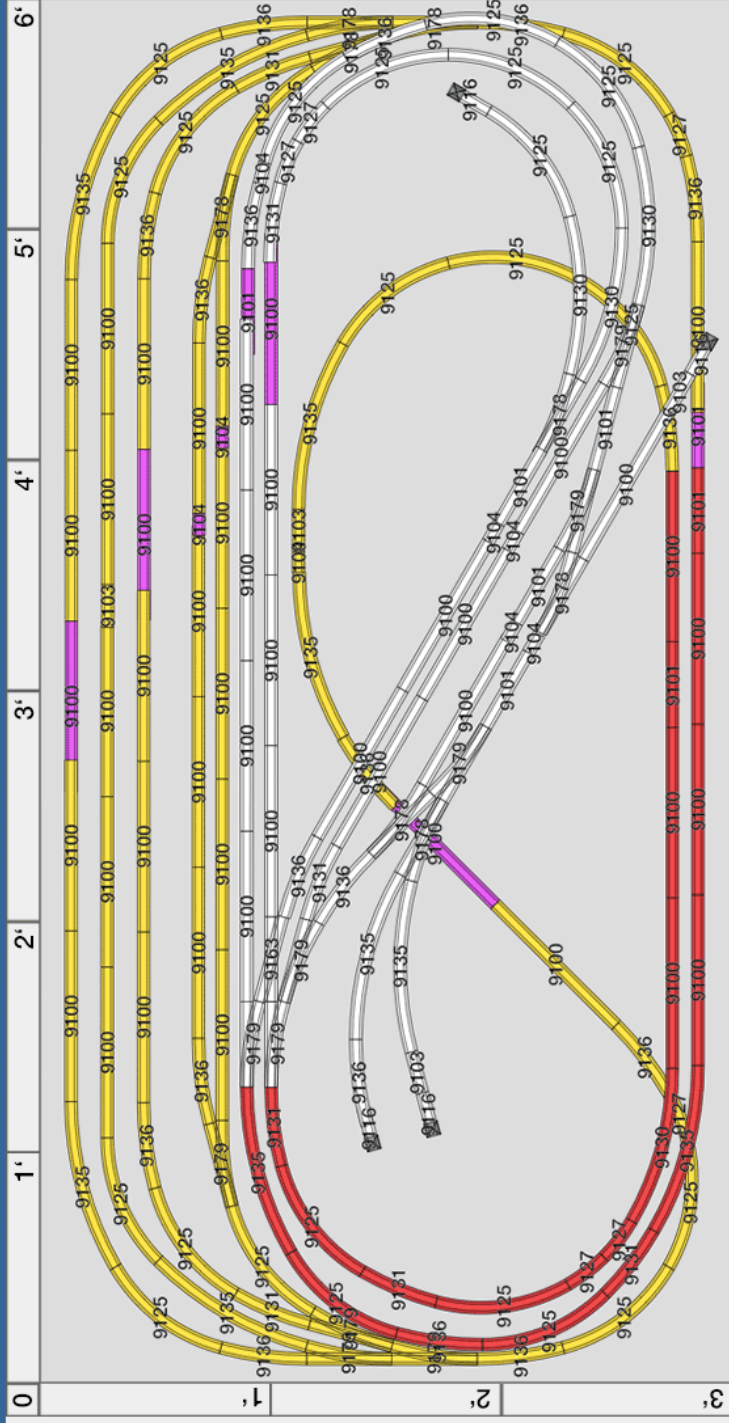

Dog-bone layout

■ = cut to size
 ■ = Slope
 ■ = Tracks on level 0

Dog-bone layout (List of tracks)

Product Nr.	Track (Description)	Manufacturer	Amount
9100	Straight Track	Fleischmann N	48
9101	Straight Track	Fleischmann N	8
9103	Straight Track	Fleischmann N	4
9104	Straight Track	Fleischmann N	8
9116	Bumper	Fleischmann N	4
9125	Curve R2 45°	Fleischmann N	25
9127	Curve R2 15°	Fleischmann N	6
9130	Curve R3 30°	Fleischmann N	4
9131	Curve R3 15°	Fleischmann N	7
9135	Curve R4 30°	Fleischmann N	10
9136	Curve R4 15°	Fleischmann N	19
9163	Crossing (diagonal right)	Fleischmann N	1
9178	Turnout left	Fleischmann N	8
9179	Turnout right	Fleischmann N	10