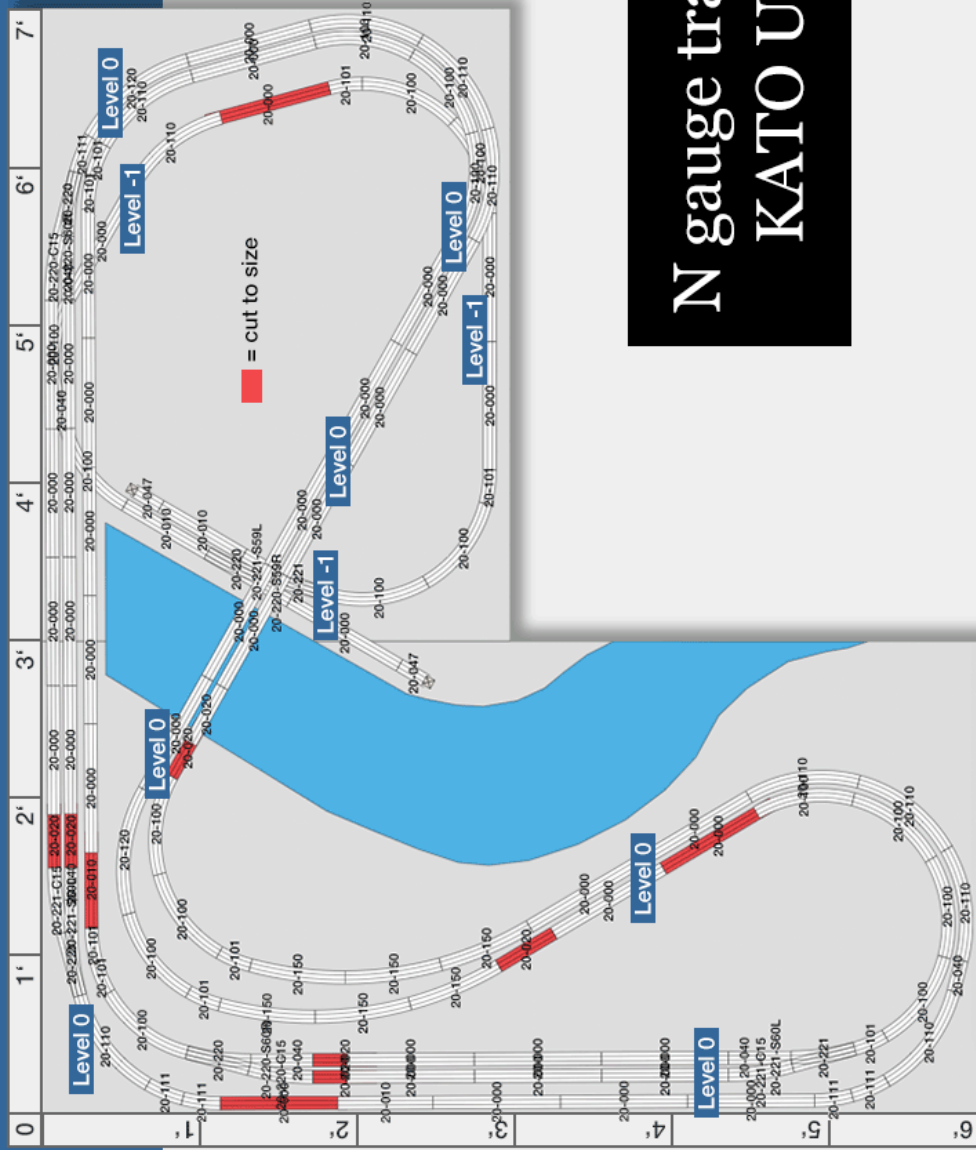

N gauge train layout
L-shape, 7 ft. max

N gauge train layout KATO Unitrack

N gauge train layout track list KATO

Product Nr.	(Track) Description	Manufacturer	Amount
 20-000	Straight Track	Kato Unitrack N	43
 20-010	Straight Track	Kato Unitrack N	4
 20-020	Straight Track	Kato Unitrack N	7
 20-040	Straight Track	Kato Unitrack N	6
 20-047	Bumper	Kato Unitrack N	2
 20-100	Curve 45°	Kato Unitrack N	17
 20-101	Curve 15°	Kato Unitrack N	9
 20-110	Curve 45°	Kato Unitrack N	10
 20-111	Curve 15°	Kato Unitrack N	5
 20-120	Curve 45°	Kato Unitrack N	2
 20-150	Curve 15°	Kato Unitrack N	6
 20-220	Point left (turnout)	Kato Unitrack N	3
 20-220-C15	Adapted curve for point left (turnout)	Kato Unitrack N	2
 20-220-S59R	Adapted straight for point left (turnout)	Kato Unitrack N	1
 20-220-S60R	Adapted straight for point left (turnout)	Kato Unitrack N	2
 20-221	Point right (turnout)	Kato Unitrack N	3
 20-221-C15	Adapted curve for point right (turnout)	Kato Unitrack N	2
 20-221-S59L	Adapted straight for point right (turnout)	Kato Unitrack N	1
 20-221-S60L	Adapted straight for point right (turnout)	Kato Unitrack N	2