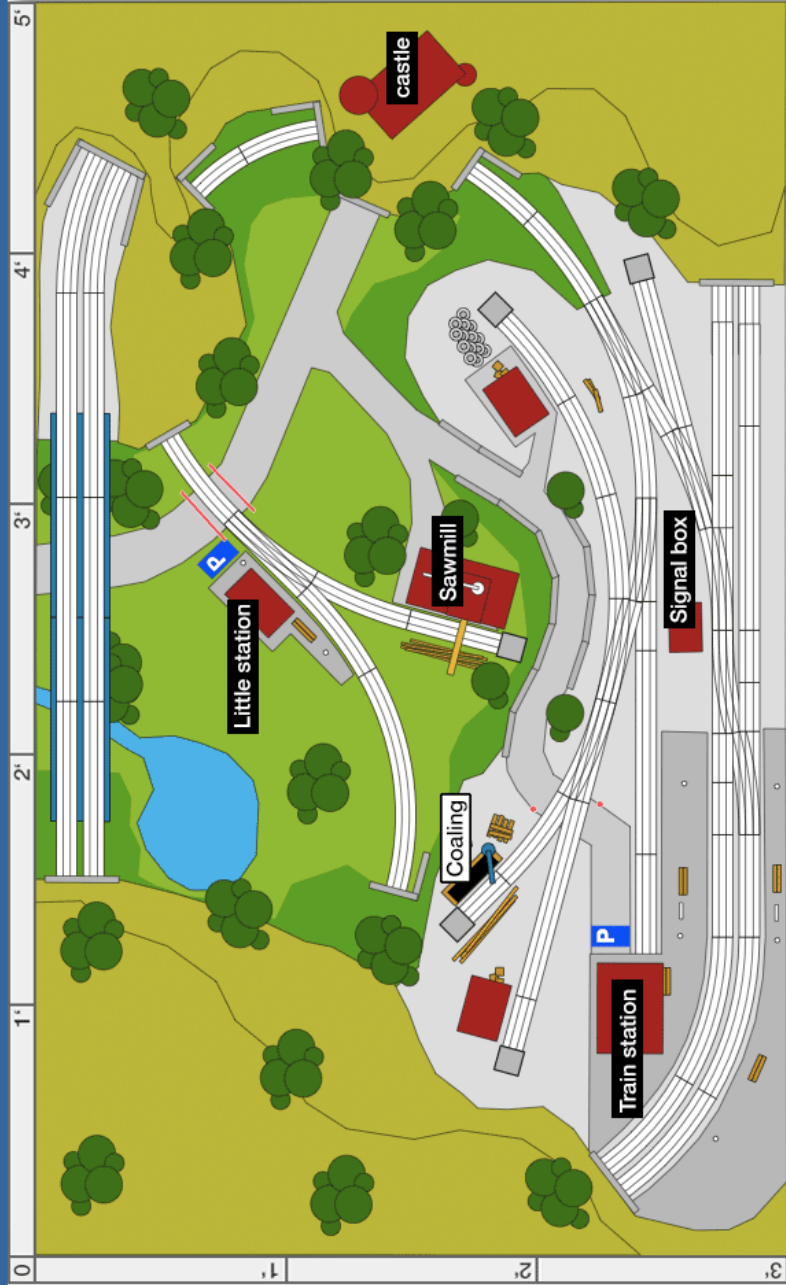

*track-plans.net*

# Nice N scale train layout

# Track list KATO N scale train layout

Product Nr.	Track (Description)	Manufacturer	Amount
20-000	Straight Track	Kato Unitrack N	9
20-010	Straight Track	Kato Unitrack N	4
20-020	Straight Track	Kato Unitrack N	9
20-030	Straight Track	Kato Unitrack N	6
20-040	Straight Track	Kato Unitrack N	1
20-047	Bumper	Kato Unitrack N	5
20-100	Curve	Kato Unitrack N	8
20-101	Curve	Kato Unitrack N	4
20-110	Curve	Kato Unitrack N	5
20-111	Curve	Kato Unitrack N	3
20-120	Curve	Kato Unitrack N	1
20-130	Curve	Kato Unitrack N	3
20-132	Curve	Kato Unitrack N	1
20-140	Curve	Kato Unitrack N	3
20-160	Curve	Kato Unitrack N	5
20-220	Turnout left	Kato Unitrack N	8
20-220-C15	Curve for Turnout left (adapted)	Kato Unitrack N	3
20-220-S59L	Staight for Turnout left (adapted)	Kato Unitrack N	1
20-220-S59R	Staight for Turnout left (adapted)	Kato Unitrack N	4
20-221	Turnout right	Kato Unitrack N	4
20-221-C15	Curve for Turnout right (adapted)	Kato Unitrack N	6
20-221-S59L	Straight for Turnout right (adapted)	Kato Unitrack N	1