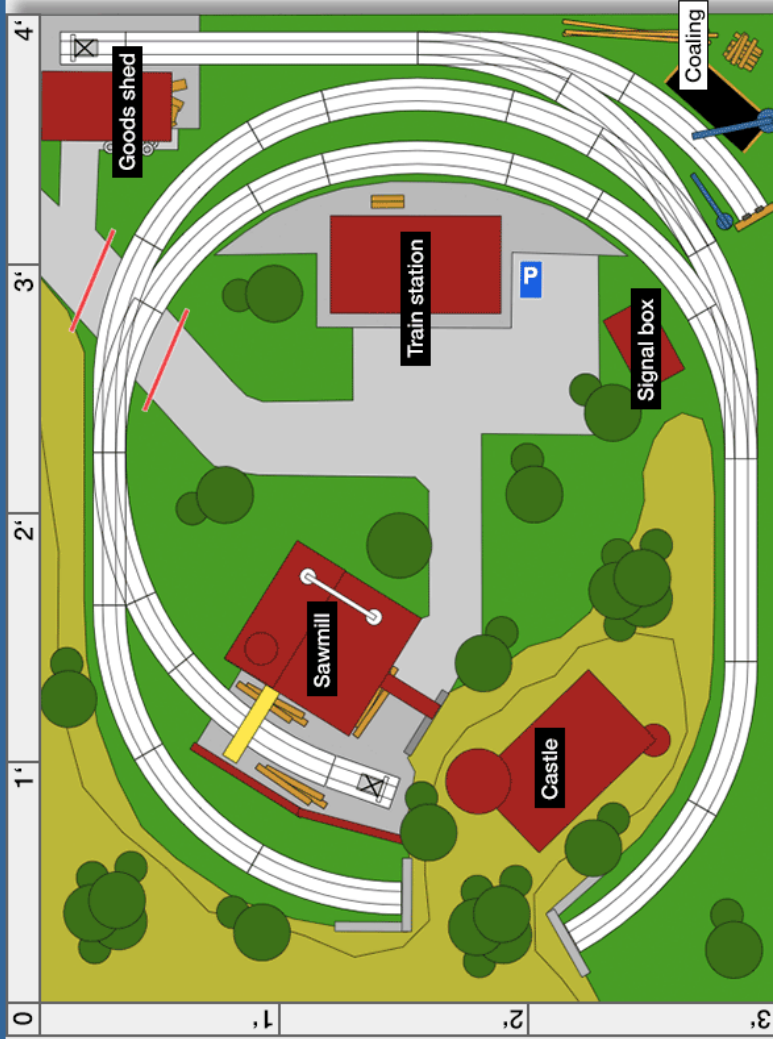

track-plans.net

Small HO layout 3' x 4'

© www.track-plans.net

Small HO layout (version for beginners)