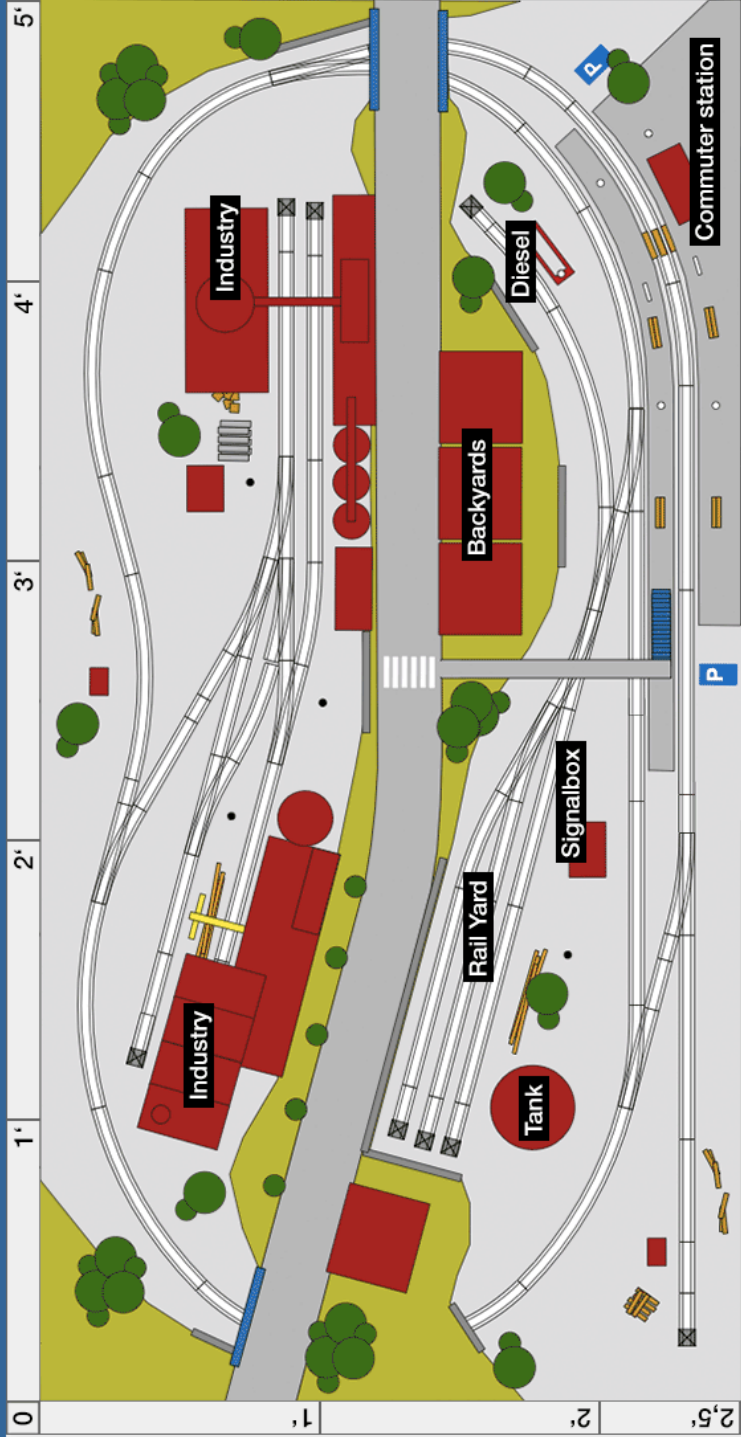

N scale switching layout with timesaver & inglenook

N gauge switching layout with timesaver & inglenook

track-plans.net

Switching layout operation

Concept with
2 players and
scenic divider

Timesaver & inglenook track plan (list of tracks)

Product Nr.	Track (Description)	Manufacturer	Amount
9100	Straight track	Fleischmann N	12
9101	Straight Track	Fleischmann N	10
9103	Straight Track	Fleischmann N	5
9104	Straight Track	Fleischmann N	3
9116	Bumper	Fleischmann N	8
9125	Curve R2 45°	Fleischmann N	5
9127	Curve R2 15°	Fleischmann N	1
9135	Curve R4 30°	Fleischmann N	8
9136	Curve R4 15°	Fleischmann N	7
9178	Turnout left	Fleischmann N	4
9179	Turnout right	Fleischmann N	9