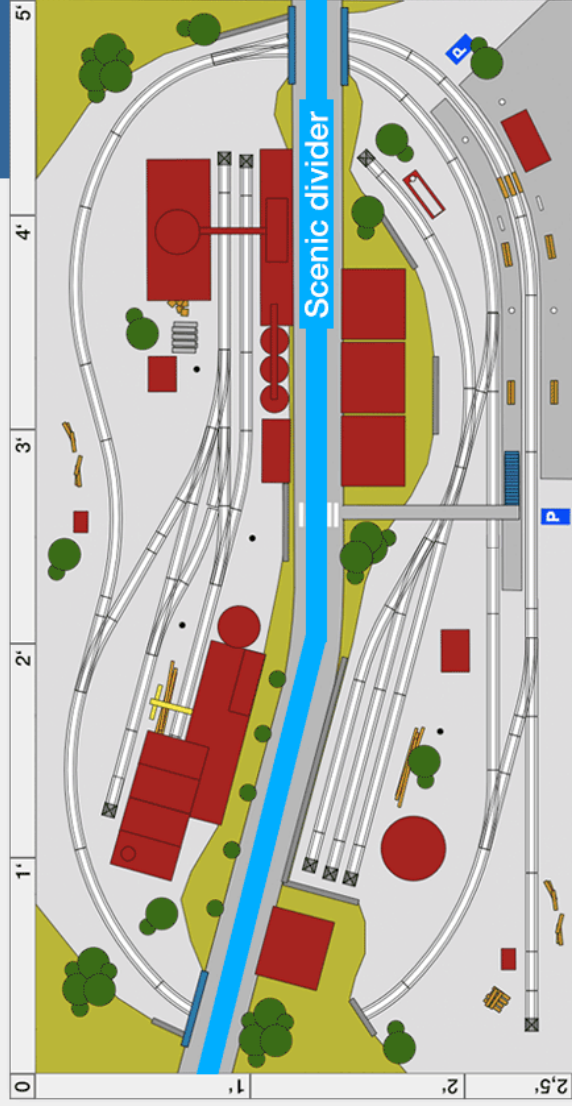

N scale switching layout with timesaver & inglenook

N gauge switching layout with timesaver & inglenook

track-plans.net

Switching layout operation

Concept with
2 players and
scenic divider

Timesaver & inglenook track plan (list of tracks)

Product Nr.	Track (Description)	Manufacturer	Amount
9100	Straight track	Fleischmann N	12
9101	Straight Track	Fleischmann N	10
9103	Straight Track	Fleischmann N	5
9104	Straight Track	Fleischmann N	3
9116	Bumper	Fleischmann N	8
9125	Curve R2 45°	Fleischmann N	5
9127	Curve R2 15°	Fleischmann N	1
9135	Curve R4 30°	Fleischmann N	8
9136	Curve R4 15°	Fleischmann N	7
9178	Turnout left	Fleischmann N	4
9179	Turnout right	Fleischmann N	9