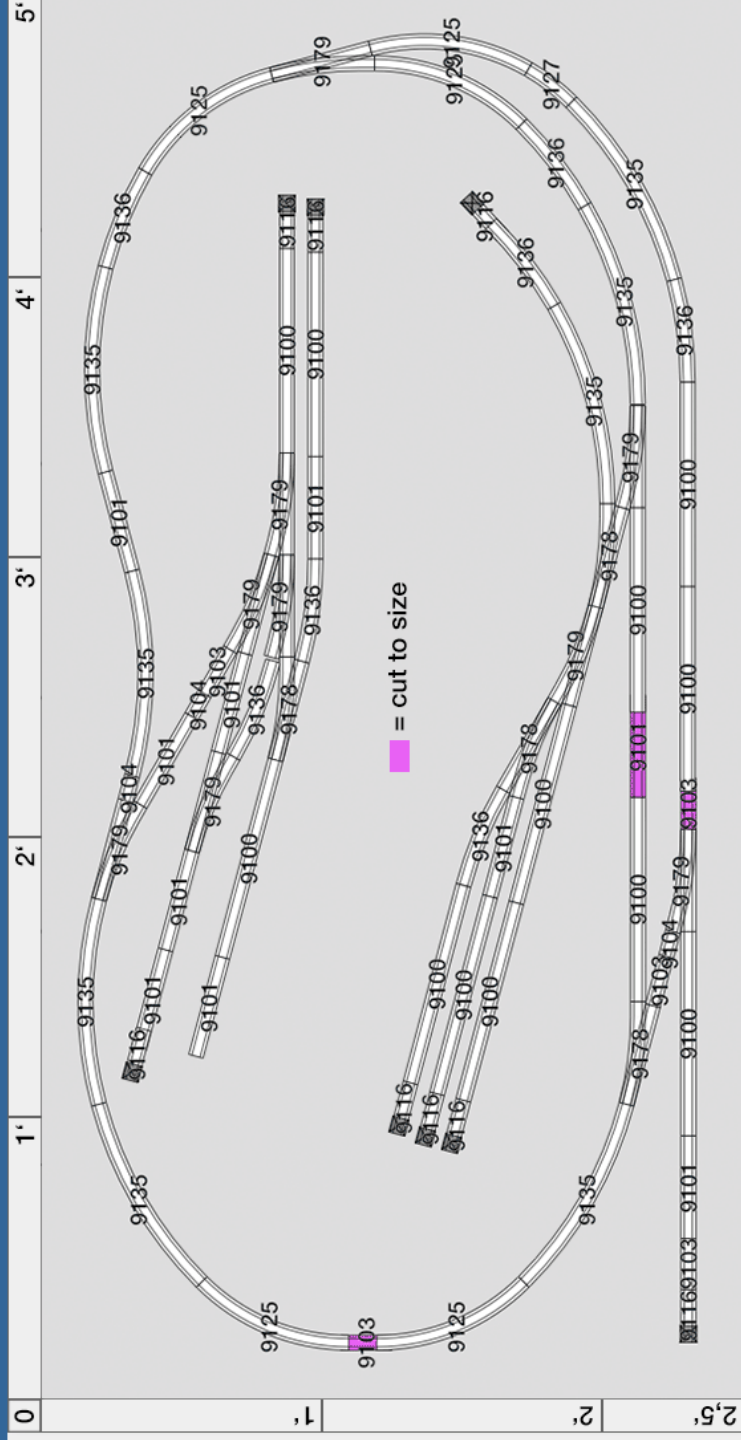

N scale switching layout with timesaver & inglenook

N gauge switching layout with timesaver & inglenook

track-plans.net

Switching layout operation

Concept with
2 players and
scenic divider

Timesaver & inglenook track plan (list of tracks)

Product Nr.	Track (Description)	Manufacturer	Amount
9100	Straight track	Fleischmann N	12
9101	Straight Track	Fleischmann N	10
9103	Straight Track	Fleischmann N	5
9104	Straight Track	Fleischmann N	3
9116	Bumper	Fleischmann N	8
9125	Curve R2 45°	Fleischmann N	5
9127	Curve R2 15°	Fleischmann N	1
9135	Curve R4 30°	Fleischmann N	8
9136	Curve R4 15°	Fleischmann N	7
9178	Turnout left	Fleischmann N	4
9179	Turnout right	Fleischmann N	9