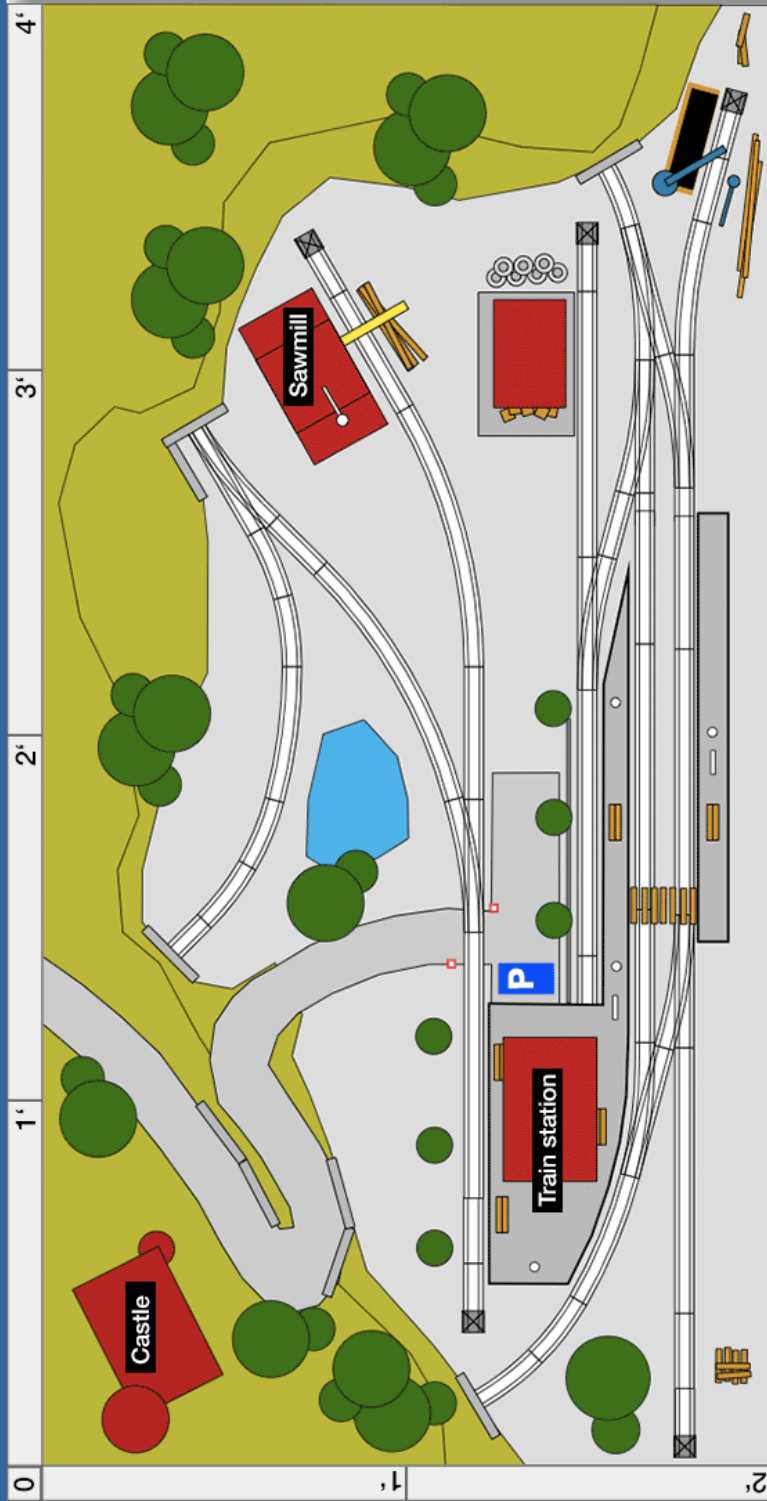

2' x 4' N scale track plan (scenery)

2' x 4' N scale track plan (list)

Product Nr.	Track	N scale Manufacturer	Amount
 9100	Straight track	Fleischmann	6
 9101	Straight track	Fleischmann	6
 9103	Straight track	Fleischmann	6
 9104	Straight track	Fleischmann	3
 9116	Bumper	Fleischmann	5
 9120	Curve R1 45°	Fleischmann	2
 9125	Curve R2 45°	Fleischmann	5
 9127	Curve R2 15°	Fleischmann	9
 9135	Curve R4 30°	Fleischmann	2
 9136	Curve R4 15°	Fleischmann	3
 9178	Turnout left	Fleischmann	4
 9179	Turnout right	Fleischmann	4