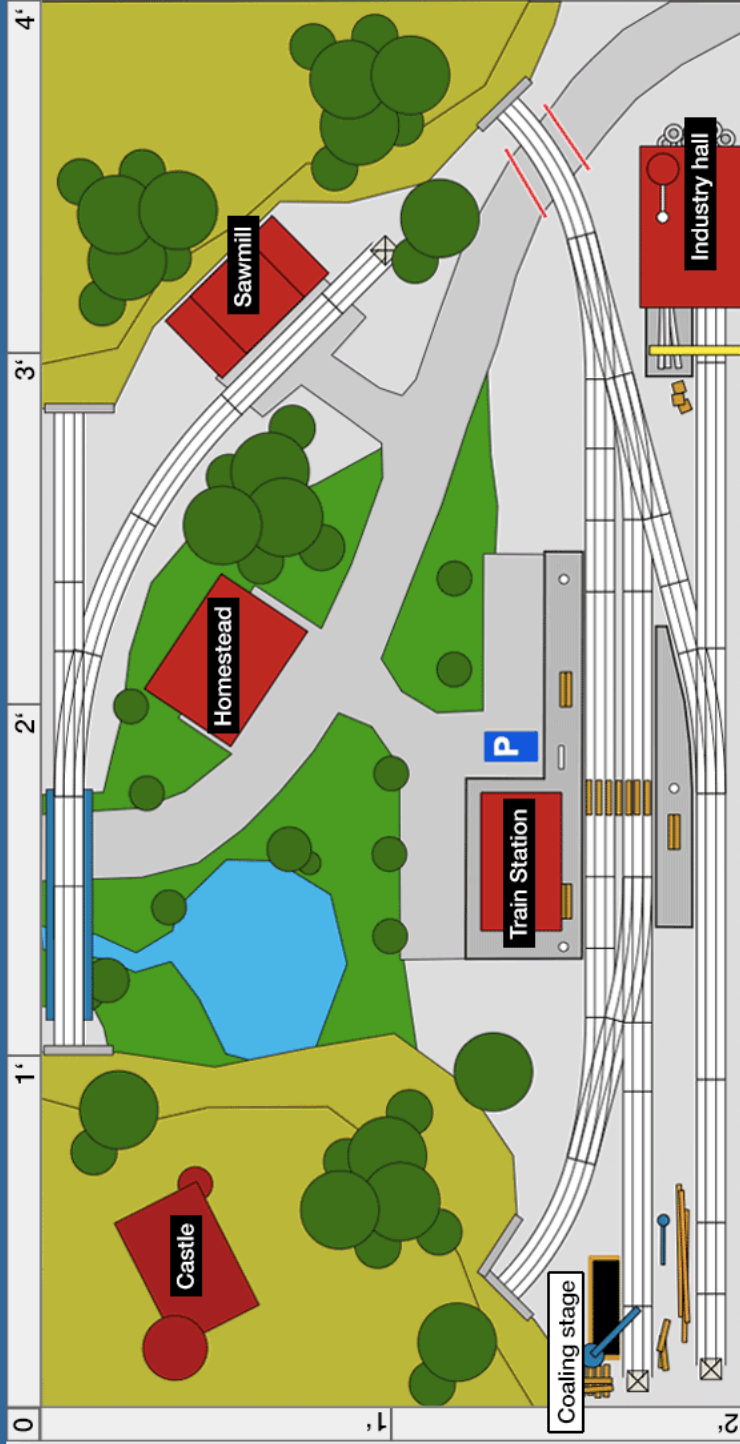

Kato N scale track plan (scenery)

Kato N scale track plan 4' x 2' (tracks)

Kato N scale tracks (list)

Product number		Manufacturer	Quantity
 20-000	Straight track	Kato Unitrack N	5
 20-010	Straight track	Kato Unitrack N	2
 20-020	Straight track	Kato Unitrack N	4
 20-040	Straight track	Kato Unitrack N	5
 20-047	Bumper	Kato Unitrack N	3
 20-100	Curved track 45°	Kato Unitrack N	2
 20-101	Curved track 15°	Kato Unitrack N	4
 20-170	Curved track 45°	Kato Unitrack N	4
 20-220	Turnout Left	Kato Unitrack N	2
 20-220-C15	Curve 15°	Kato Unitrack N	2
 20-220-S60R	Adapted straight track for Turnout left	Kato Unitrack N	2
 20-221	Turnout right	Kato Unitrack N	4
 20-221-S60L	Adapted straight track for Turnout right	Kato Unitrack N	4