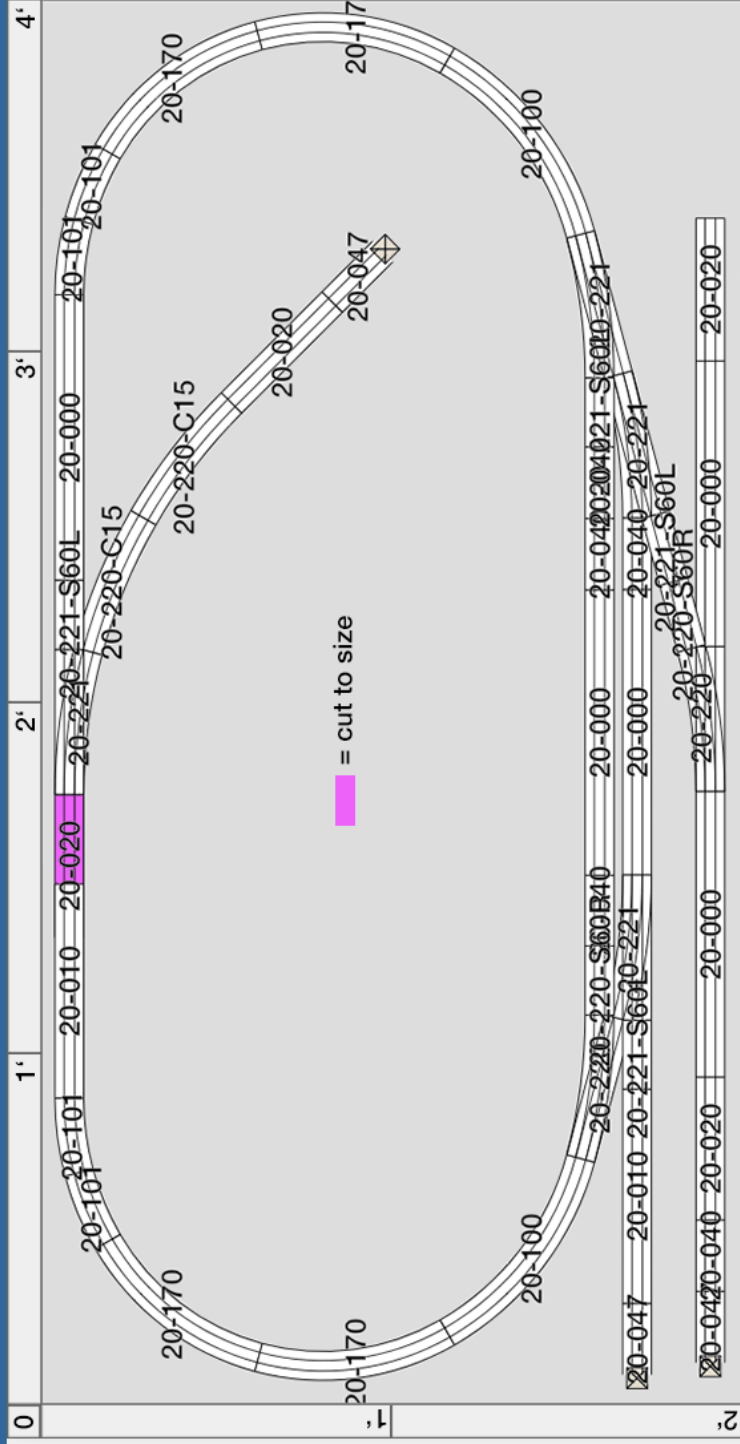

Kato N scale track plan (scenery)

Kato N scale track plan 4' x 2' (tracks)

Kato N scale tracks (list)

Product number		Manufacturer	Quantity
 20-000	Straight track	Kato Unitrack N	5
 20-010	Straight track	Kato Unitrack N	2
 20-020	Straight track	Kato Unitrack N	4
 20-040	Straight track	Kato Unitrack N	5
 20-047	Bumper	Kato Unitrack N	3
 20-100	Curved track 45°	Kato Unitrack N	2
 20-101	Curved track 15°	Kato Unitrack N	4
 20-170	Curved track 45°	Kato Unitrack N	4
 20-220	Turnout Left	Kato Unitrack N	2
 20-220-C15	Curve 15°	Kato Unitrack N	2
 20-220-S60R	Adapted straight track for Turnout left	Kato Unitrack N	2
 20-221	Turnout right	Kato Unitrack N	4
 20-221-S60L	Adapted straight track for Turnout right	Kato Unitrack N	4