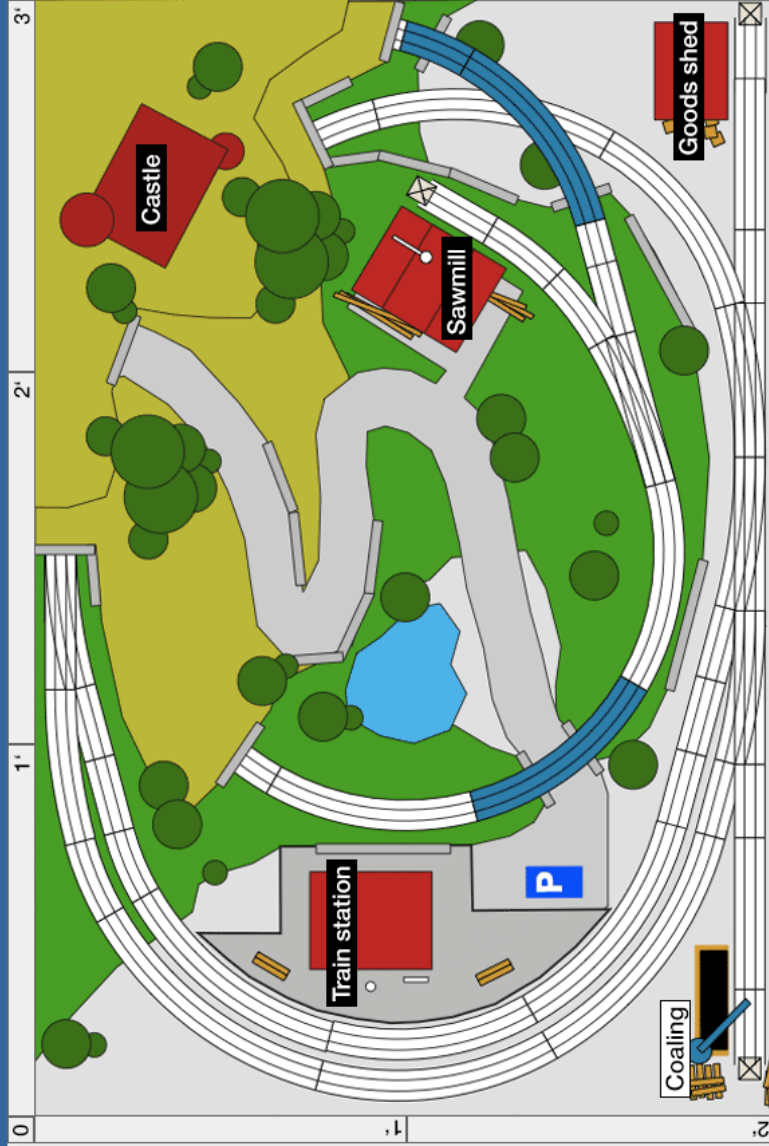

N scale track plan 3x2 „folded oval“ (layout)

N scale track plan 3x2 „folded oval“ (Kato tracks)

„Folded oval“ 2 x 3: List Kato tracks N gauge

Product Nr.	Track (Description)	Manufacturer	Amount
20-010	Straight Track	Kato Unitrack N	1
20-020	Straight Track	Kato Unitrack N	2
20-040	Straight Track	Kato Unitrack N	6
20-047	Bumper	Kato Unitrack N	3
20-100	Curve 45°	Kato Unitrack N	6
20-101	Curve 15°	Kato Unitrack N	3
20-110	Curve 45°	Kato Unitrack N	3
20-111	Curve 15°	Kato Unitrack N	3
20-170	Curve 45°	Kato Unitrack N	7
20-171	Curve 15°	Kato Unitrack N	3
20-220	Turnout left	Kato Unitrack N	3
20-220-C15	Curve for turnout left	Kato Unitrack N	1
20-220-S60R	Straight track for turnout left	Kato Unitrack N	3
20-221	Turnout right	Kato Unitrack N	2
20-221-S60L	Straight track for turnout right	Kato Unitrack N	2