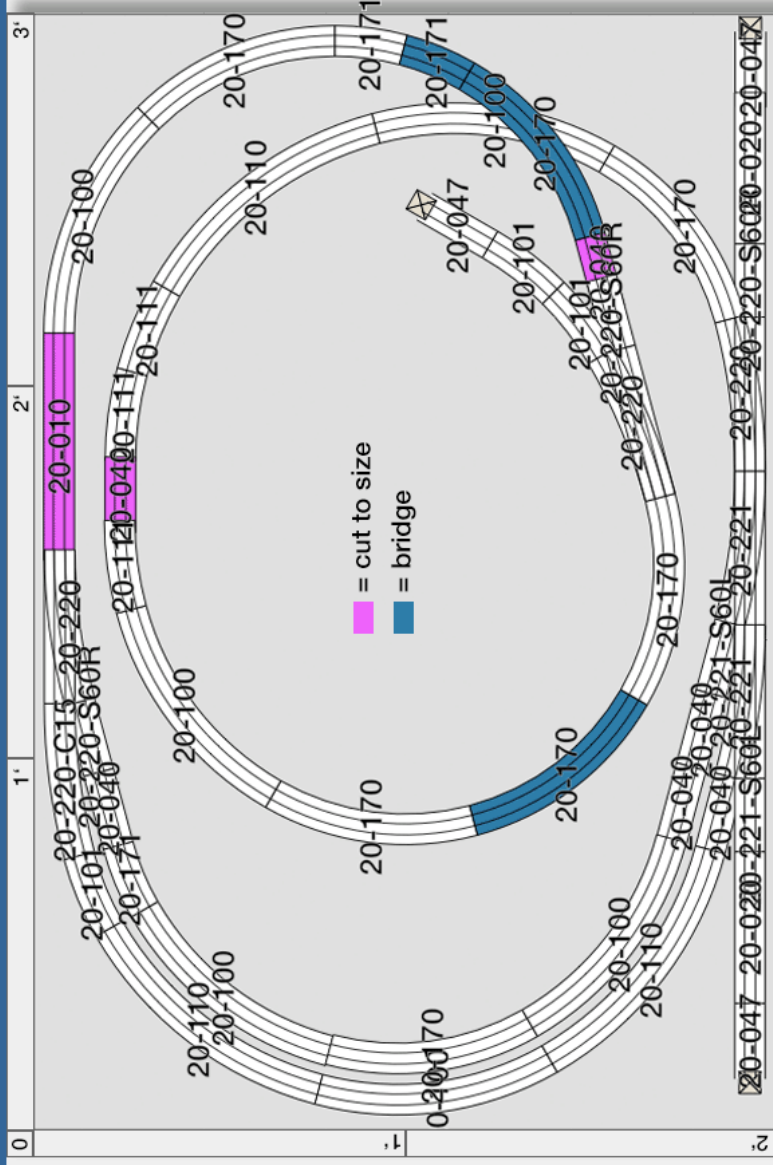

N scale track plan 3x2 „folded oval“ (layout)

N scale track plan 3x2 „folded oval“ (Kato tracks)

„Folded oval“ 2 x 3: List Kato tracks N gauge

Product Nr.	Track (Description)	Manufacturer	Amount
20-010	Straight Track	Kato Unitrack N	1
20-020	Straight Track	Kato Unitrack N	2
20-040	Straight Track	Kato Unitrack N	6
20-047	Bumper	Kato Unitrack N	3
20-100	Curve 45°	Kato Unitrack N	6
20-101	Curve 15°	Kato Unitrack N	3
20-110	Curve 45°	Kato Unitrack N	3
20-111	Curve 15°	Kato Unitrack N	3
20-170	Curve 45°	Kato Unitrack N	7
20-171	Curve 15°	Kato Unitrack N	3
20-220	Turnout left	Kato Unitrack N	3
20-220-C15	Curve for turnout left	Kato Unitrack N	1
20-220-S60R	Straight track for turnout left	Kato Unitrack N	3
20-221	Turnout right	Kato Unitrack N	2
20-221-S60L	Straight track for turnout right	Kato Unitrack N	2